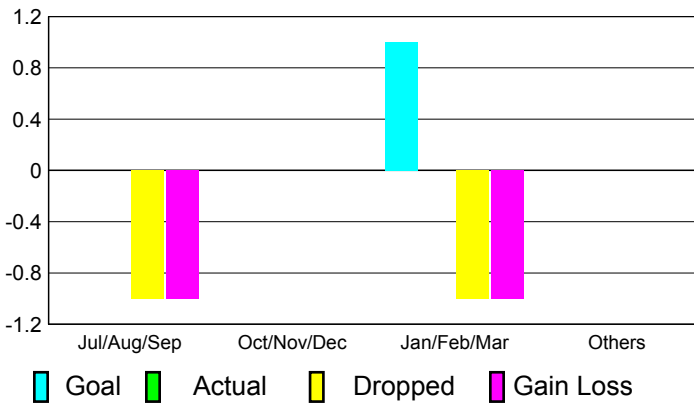

## CLUBS

**Club Results  
2010-2011**

**Clubs  
2009-2010**

Month	New Club Goal	Actual New Clubs	Actual Dropped Clubs	Gain/Loss of Clubs	Gain/Loss of Clubs
Jul/Aug/Sep	0	0	-1	-1	0
Oct/Nov/Dec	0	0	0	0	0
Jan/Feb/Mar	1	0	-1	-1	0
Apr/May/June	0	0	0	0	0
<b>Totals</b>	<b>1</b>	<b>0</b>	<b>-2</b>	<b>-2</b>	<b>0</b>

### Club Results 2010-2011

Goal, New, Dropped, Gain/Loss

### Comparison of Club Gain/Loss

Current Year Compared to the Previous Year