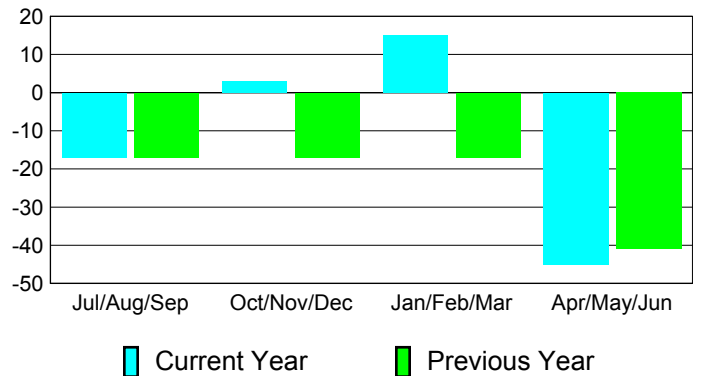

Gender Comparison 2010-2011

Jul/Aug/Sep

Oct/Nov/Dec

Jan/Feb/Mar

Apr/May/June

Male

Female