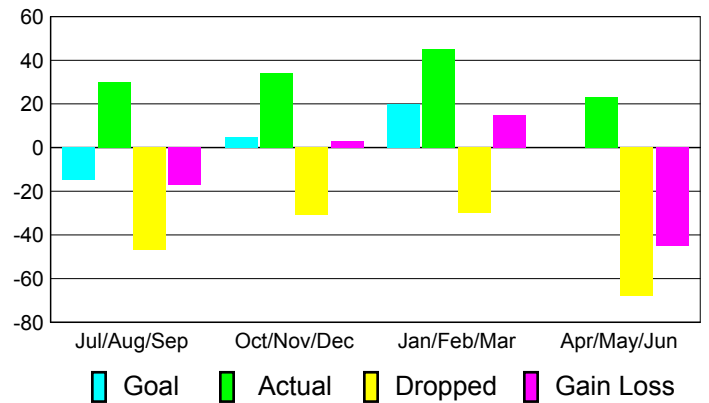

### YTD Status Quo Clubs 2010-2011

Status Quo Clubs Compared to Status Quo Members

## MEMBERSHIP

**Membership Results  
2010-2011**

**Membership  
2009-2010**

Month	Net Memb Goal	Actual New Memb	Actual Dropped Memb	Gain/Loss of Memb	Gain/Loss of Memb
Jul/Aug/Sep	-15	30	-47	-17	-17
Oct/Nov/Dec	5	34	-31	3	-17
Jan/Feb/Mar	20	45	-30	15	-17
Apr/May/June	0	23	-68	-45	-41
<b>Totals</b>	<b>10</b>	<b>132</b>	<b>-176</b>	<b>-44</b>	<b>-92</b>

### Membership Results 2010-2011

Goal, New, Dropped, Gain/Loss

### Comparison of Membership Gain/Loss

Current Year Compared to the Previous Year